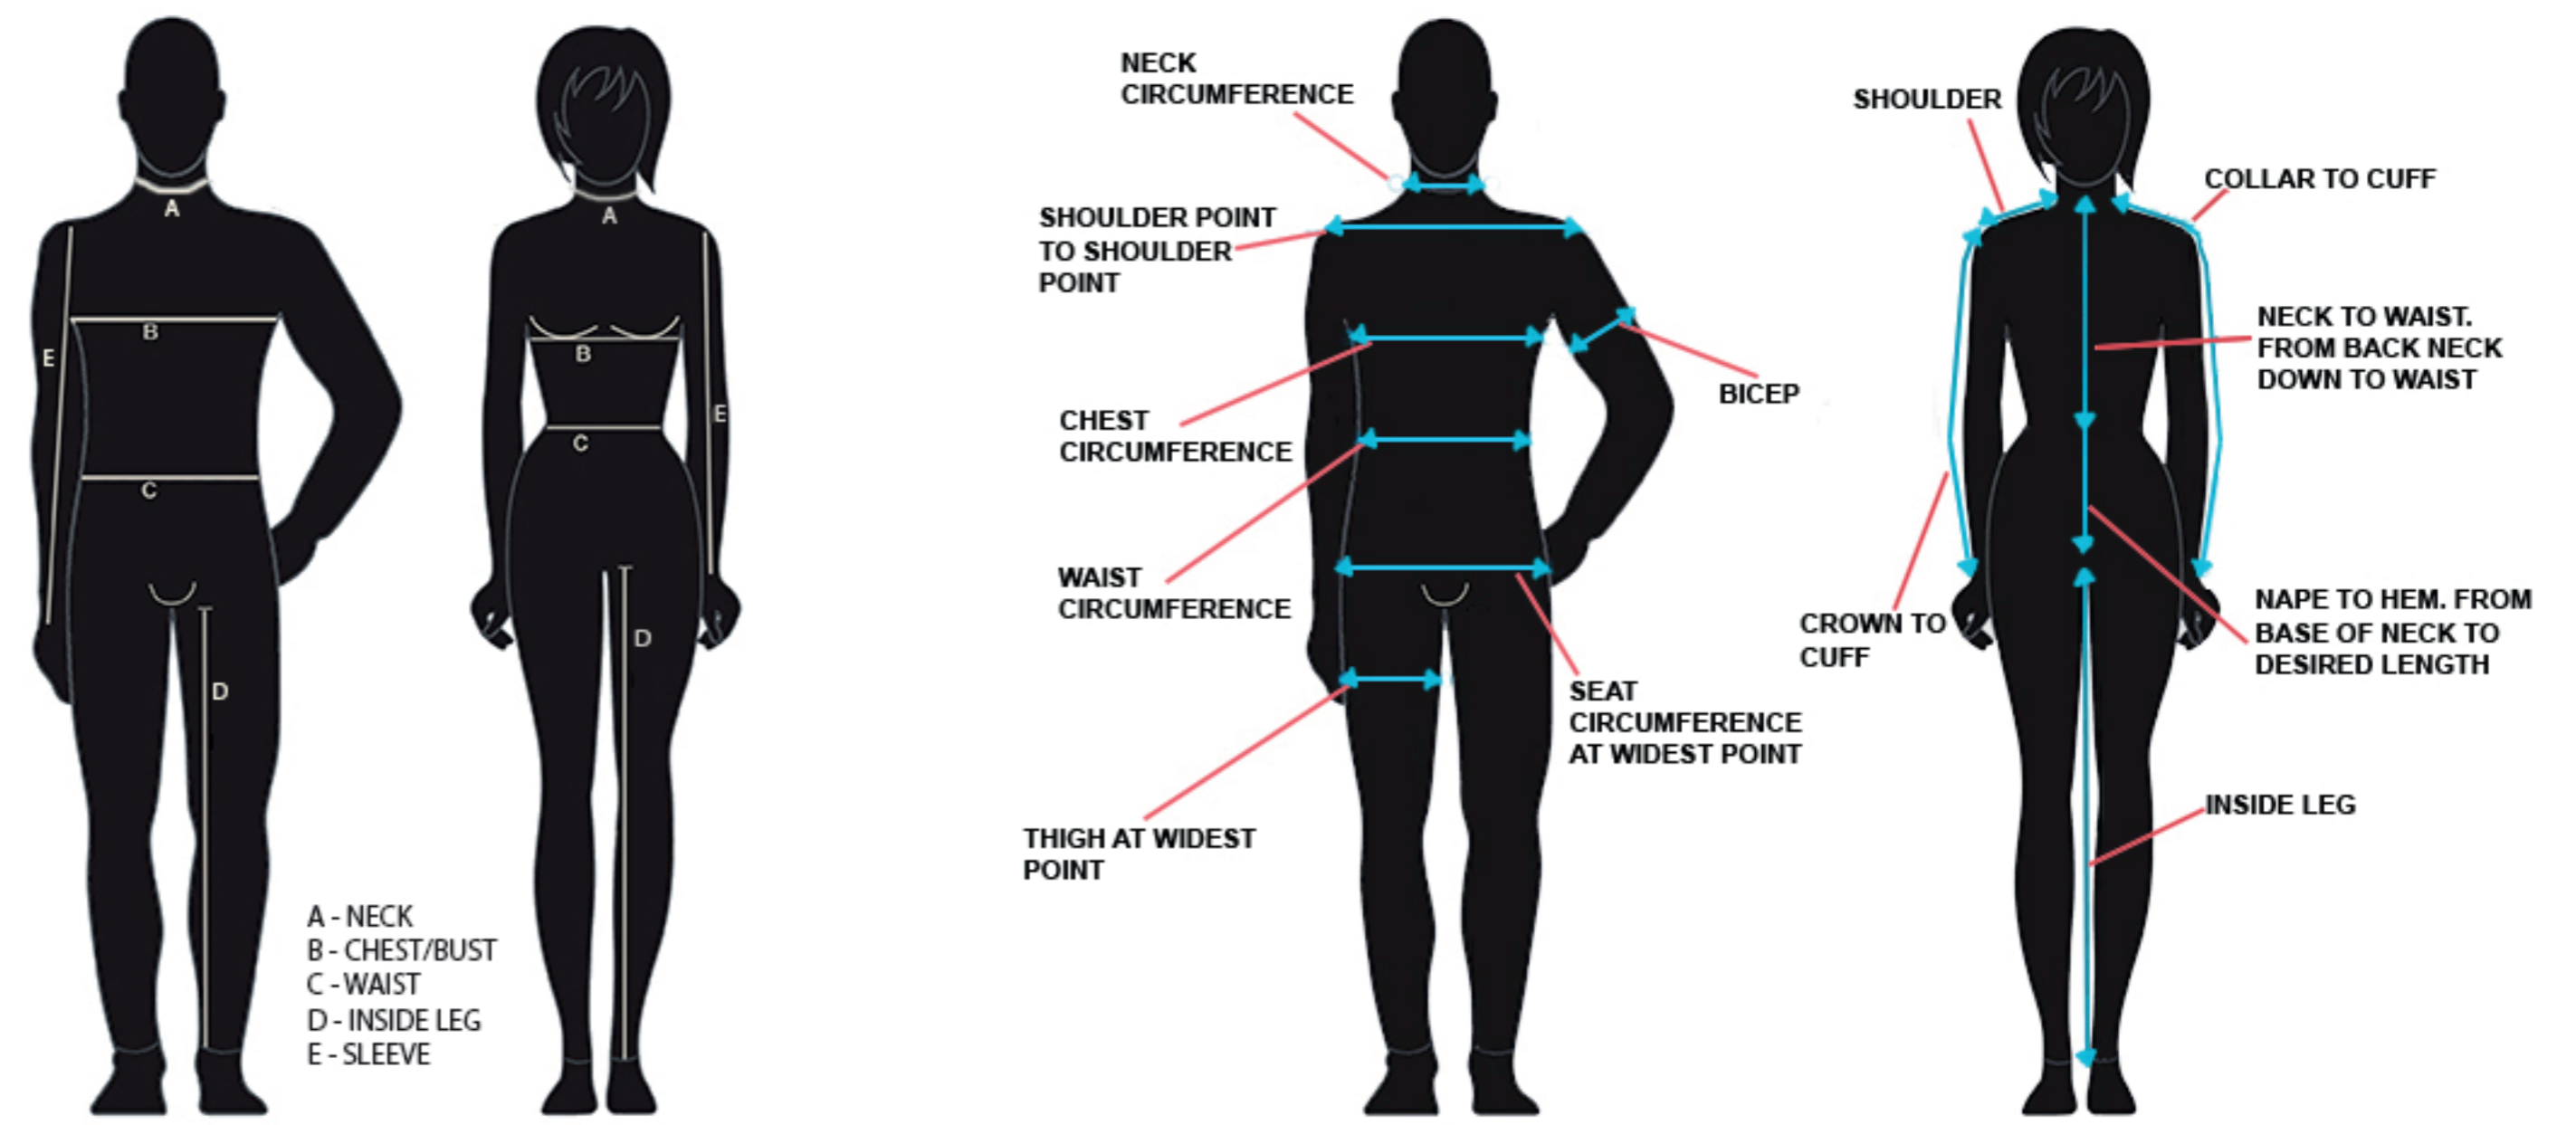

# CLOTHING SIZE GUIDE

NECK (Ref = A)	14.5 -inch	37cm	15.5 -inch	39cm	16.5 -inch	42cm	17.5 -inch	44cm	18.5 -inch	47cm	19.5 -inch	50cm	20.5 -inch	52cm	21.5 -inch	54cm
Men's Shirt	S		M		L		XL		2XL		3XL		4XL		5XL	

CHEST (Ref = B)	36 -inch	92cm	38 -inch	97cm	40 -inch	102cm	42 -inch	107cm	44 -inch	112cm	46 -inch	117cm	50 -inch	127cm	54 -inch	137cm	58 -inch	147cm
Work Shop Jacket	XS		S		M		L		XL		2XL		3XL		4XL		5XL	
Polo Shirt	XS		S		M		L		XL		2XL		3XL		4XL		5XL	
T-Shirt	XS		S		M		L		XL		2XL		3XL		4XL		5XL	
Fleece Jacket	XS		S		M		L		XL		2XL		3XL		4XL		5XL	
Soft-shell	XS		S		M		L		XL		2XL		3XL		4XL		5XL	
Winter Jacket	XS		S		M		L		XL		2XL		3XL		4XL		5XL	

SKIRT LENGTH			
Ladies Formal Skirt	Regular	Long	Extra Long
	22"	25"	27"

INSIDE LEG (Ref = D)					
Ladies Formal Trousers	Short	Regular	Long	Extra Long	Unfinished
	27 -inch	29 -inch	31 -inch	33 -inch	36 -inch

INSIDE LEG (Ref = D)				
Men's Formal Trousers	Short	Regular	Long	Unfinished
	29.5 -inch	31.5 -inch	33 -inch	36 -inch